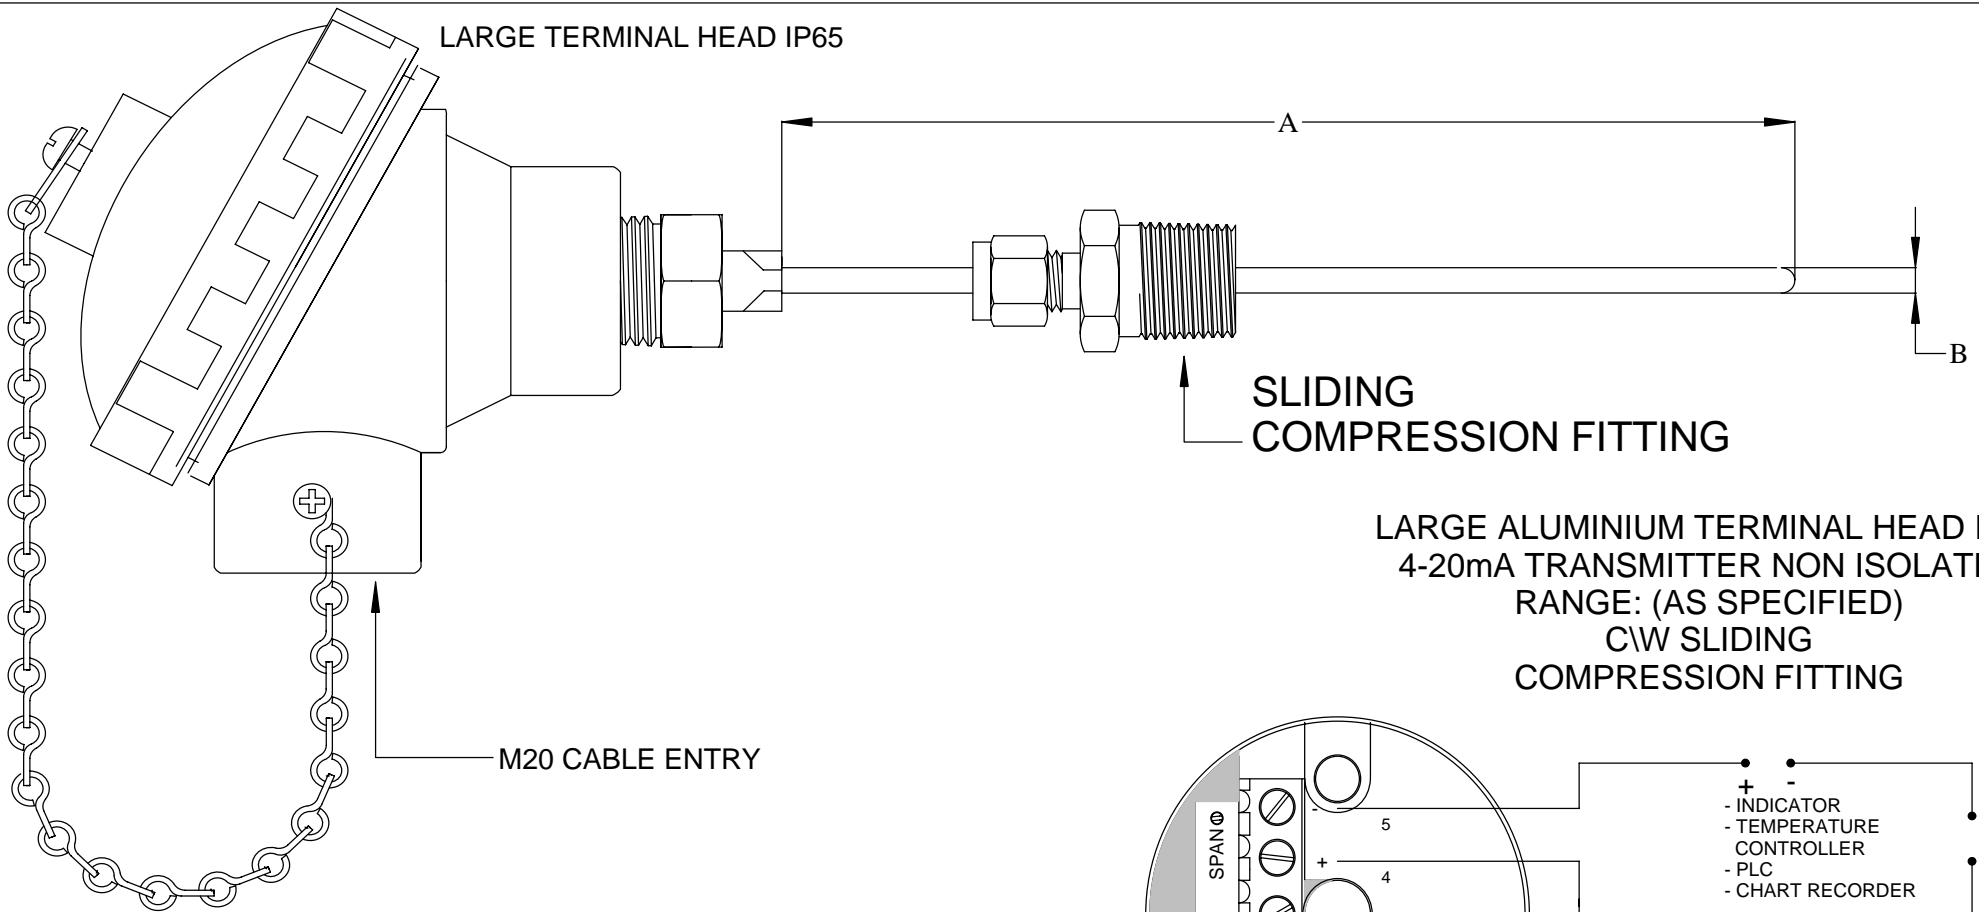

LARGE TERMINAL HEAD IP65

LARGE ALUMINIUM TERMINAL HEAD IP65
 4-20mA TRANSMITTER NON ISOLATED
 RANGE: (AS SPECIFIED)
 C/W SLIDING
 COMPRESSION FITTING

- TYPE K THERMOCOUPLE
- TYPE N THERMOCOUPLE
- TYPE J THERMOCOUPLE
- TYPE T THERMOCOUPLE
- RTD PT100

DESCRIPTION:

RTD & TC with Transmitter

DRAWN BY: Ms.Salari 2/20/2024
 CHECKED BY: Ms.Mehrabi 2/20/2024
 DESIGNED BY: Mr.Zalpour 2/20/2024

SCALE: N / A

PURCHASE:
 Arike Holding

NOTE:
 Drawing Not to Scale
 Unit: mm