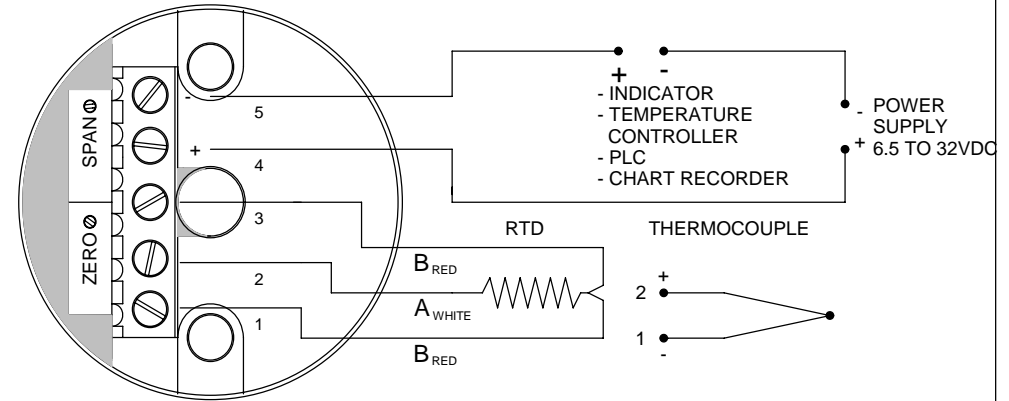

LARGE TERMINAL HEAD IP65

LARGE ALUMINIUM TERMINAL HEAD IP65
 4-20mA TRANSMITTER NON ISOLATED
 RANGE: (AS SPECIFIED)
 C/W SLIDING
 COMPRESSION FITTING

- TYPE K THERMOCOUPLE
- TYPE N THERMOCOUPLE
- TYPE J THERMOCOUPLE
- TYPE T THERMOCOUPLE
- RTD PT100

DESCRIPTION:

RTD & TC with Transmitter

DRAWN BY: Ms.Salari 2/20/2024
 CHECKED BY: Ms.Mehrabi 2/20/2024
 DESIGNED BY: Mr.Zalpour 2/20/2024

SCALE: N / A

PURCHASE:
 Arike Holding

NOTE:
 Drawing Not to Scale
 Unit: mm